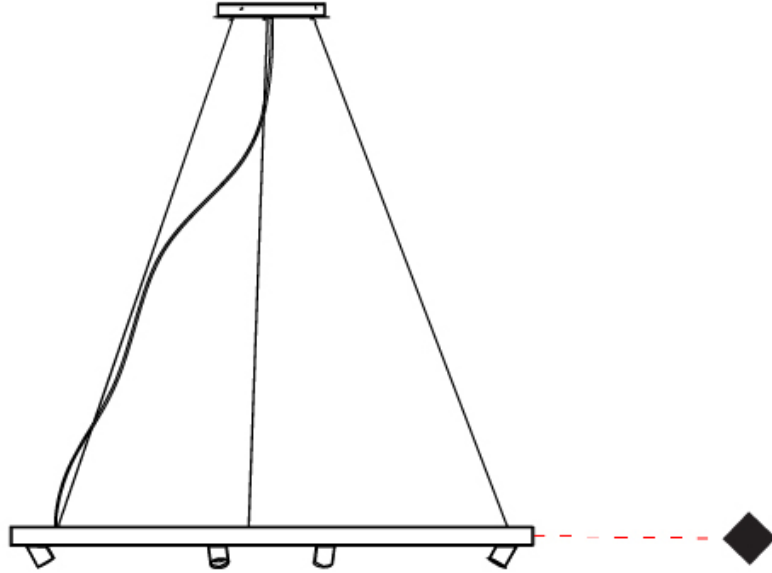

D81694-

PROJECT
TYPE
SPECIFIER
QUANTITY
DATE

D