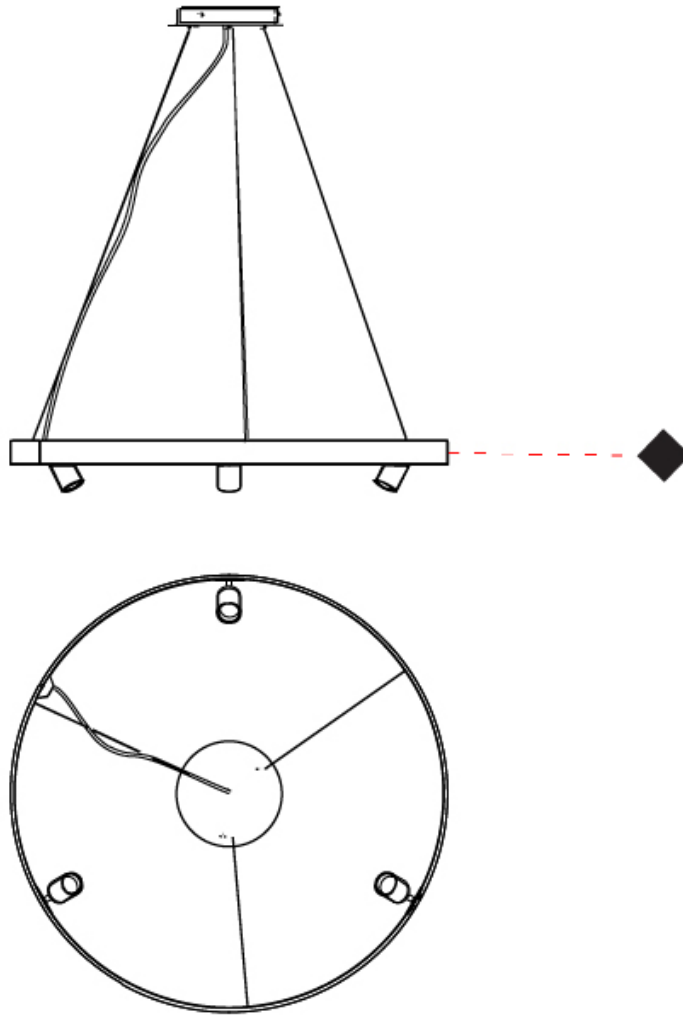

ARENA SUSPENSION

D81693-

PROJECT _____

TYPE _____

SPECIFIER _____

QUANTITY _____

DATE _____

D