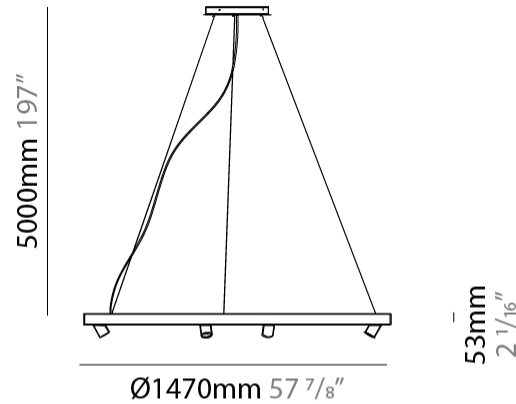

GENERAL

Series: Arena
Brand: Panzeri
Division: Design
Mounting Type: Suspension
Mounting Location: Ceiling
Subcategory: Pendant

PHYSICAL

Shape: Round
Diameter (mm): 1470
Diameter (in): 57 7/8
Height (mm): 53
Height (in): 2 1/16
Max. Overall Height (mm): 5053
Max. Overall Height (in): 198 15/16
Light Distribution: Direct / Indirect
Weight (kg): 7.52
Weight (lbs): 16.58
Diffuser: Polycarbonate - Opal
Fixture Finish: WHI / BLK / BRZ / MBR / TIM
Fixture Material: Aluminum
Cable Details: Transparent PVC 5000mm / 196 7/8"

ELECTRICAL

Lamp Type: LED
Input Wattage (W): 131.85
Total Output Wattage (W): 67.3 / 48.36 (Spots)
Dimming: Non-Dimmable / 0-10V Dimming
Driver Included: Yes
Driver Location: Integrated
Driver Type: Constant Current - Universal Constant Voltage - Universal
Driver Class: Class 2
Input Voltage (V): 120 - 277
Output Voltage (V): 24
Constant Current (MA): 1400

LED

Color Temperature (°K): 2700
Max. Delivered Lumen (lm): 9675
Nominal Lumen (lm): 140665
CRI: >90 CRI
Efficiency (%): 68.4
Lamp Life (hrs): 60000

OPTICAL

Beam Angle: 30
Adjustability: Tilting and rotating

RATINGS AND CERTIFICATIONS

Certified By: Certified for North American Standards
IP rating: IP40