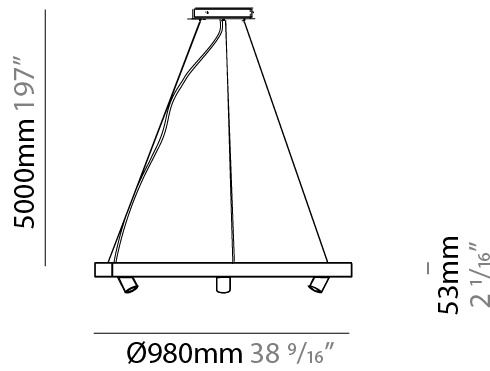

GENERAL

Series: Arena
Brand: Panzeri
Division: Design
Mounting Type: Suspension
Mounting Location: Ceiling
Subcategory: Pendant

PHYSICAL

Shape: Round
Diameter (mm): 980
Diameter (in): 38 ⁹/₁₆"
Height (mm): 53
Height (in): 2 ¹/₁₆"
Max. Overall Height (mm): 5053
Max. Overall Height (in): 198 ¹⁵/₁₆"
Light Distribution: Direct / Indirect
Weight (kg): 4.82
Weight (lbs): 10.63
Diffuser: Polycarbonate - Opal
Fixture Finish: WHI / BLK / BRZ / MBR / TIM
Fixture Material: Aluminum
Cable Details: Transparent PVC 5000mm / 196 7/8"

ELECTRICAL

Lamp Type: LED
Input Wattage (W): 94.26
Total Output Wattage (W): 44.3 / 36.46 (Spots)
Dimming: Non-Dimmable / 0-10V Dimming
Driver Included: Yes
Driver Location: Integrated
Driver Type: Constant Current - Universal Constant Voltage - Universal
Driver Class: Class 2
Input Voltage (V): 120 - 277
Output Voltage (V): 24
Constant Current (MA): 1050

LED

Color Temperature (°K): 2700
Max. Delivered Lumen (lm): 6732
Nominal Lumen (lm): 9840
CRI: >90 CRI
Efficiency (%): 68.4
Lamp Life (hrs): 60000

OPTICAL

Beam Angle: 30
Adjustability: Tilting and rotating

RATINGS AND CERTIFICATIONS

Certified By: Certified for North American Standards
IP rating: IP40